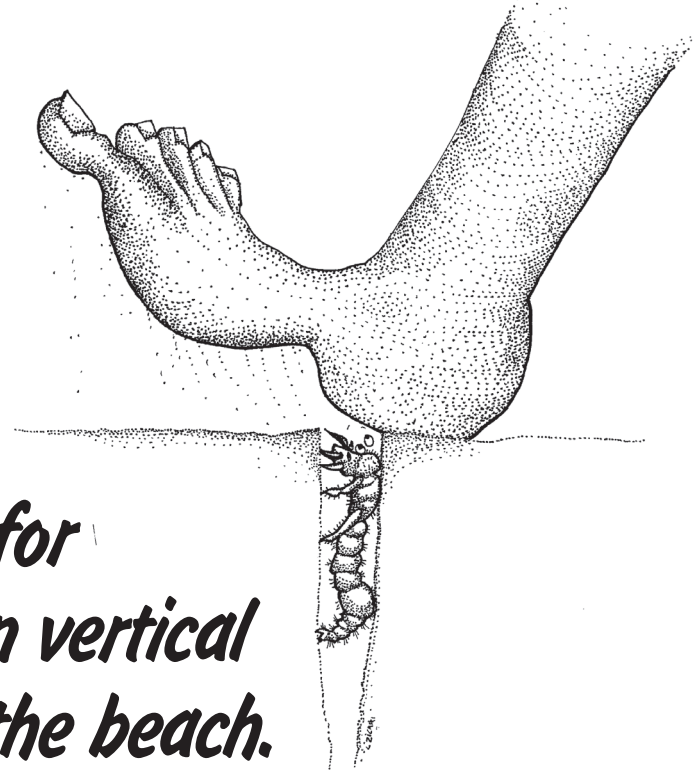

Don't tread on me!

Larvae live for two years in vertical tunnels on the beach.

Please respect protective fencing.